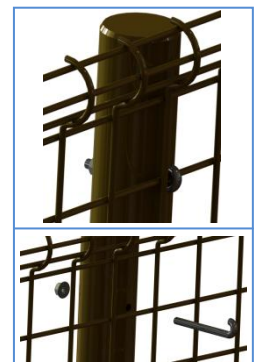

I. Details of Metal Fence Type 1

	Pictures			
	Item No.:	① Fence Panels	② Post	③ Ground Screw
	Pictures			
	Item No.:	④ Fastener	⑤ Fence Connector 1#	⑥ Fence Connector 2#

The Installation Details

A. Ground Screw Foundation

A-1. Concrete Foundation

B. Screw Fence Connector

C. Fasten Screw Fence

II. Details of Metal Fence Type II

Components List	Pictures		
	Item No.:	① Fence Panels	② Post
	Pictures		
	Item No.:	③ Ground Screw	④ Fence Connector 3#