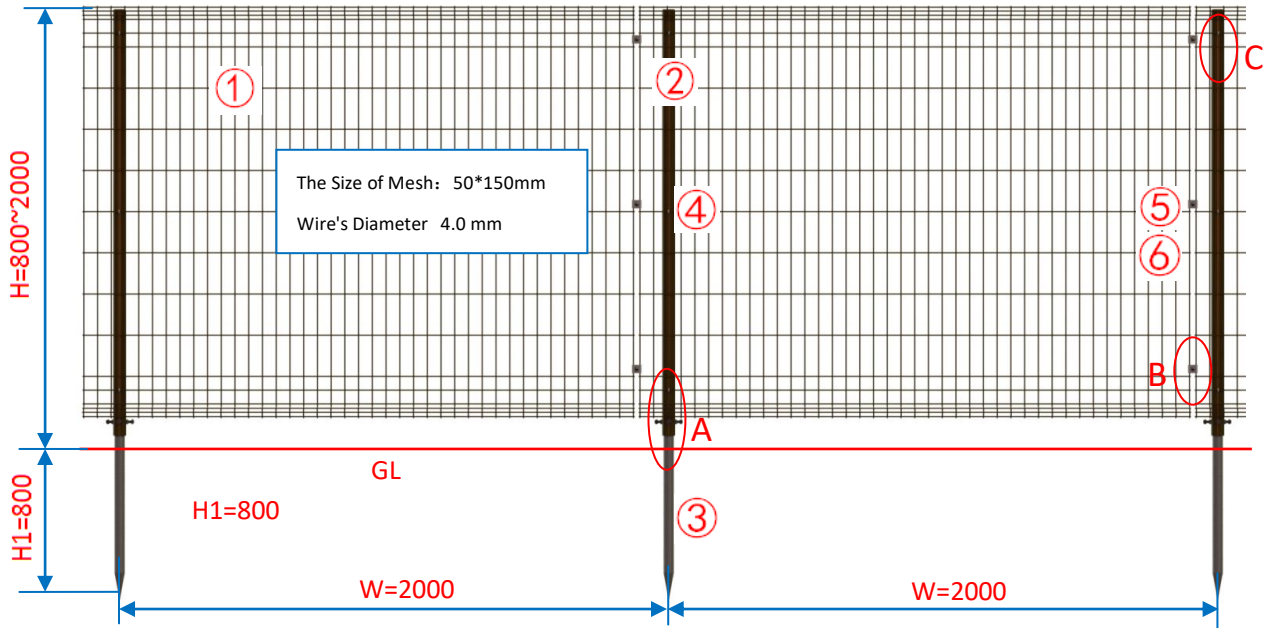

I. Details of Metal Fence Type 1

	Pictures			
	Item No.:	① Fence Panels	② Post	③ Ground Screw
	Pictures			
	Item No.:	④ Fastener	⑤ Fence Connector 1#	⑥ Fence Connector 2#

The Installation Details

A. Ground Screw Foundation

A-1. Concrete Foundation

B. Screw Fence Connector

C. Fasten Screw Fence

II. Details of Metal Fence Type II

Components List	Pictures		
	Item No.:	① Fence Panels	② Post
	Pictures		
	Item No.:	③ Ground Screw	④ Fence Connector 3#