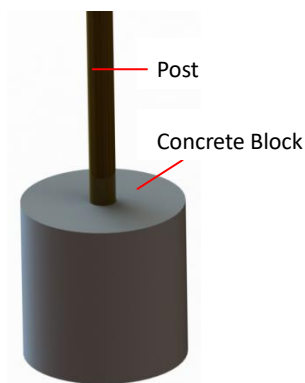

I. Details of Metal Fence Type 1

	Pictures			
	Item No.:	① Fence Panels	② Post	③ Ground Screw
	Pictures			
	Item No.:	④ Fastener	⑤ Fence Connector 1#	⑥ Fence Connector 2#

The Installation Details

A. Ground Screw Foundation

A-1. Concrete Foundation

B. Screw Fence Connector

C. Fasten Screw Fence

II. Details of Metal Fence Type II

Components List	Pictures		
	Item No.:	① Fence Panels	② Post
	Pictures		
	Item No.:	③ Ground Screw	④ Fence Connector 3#