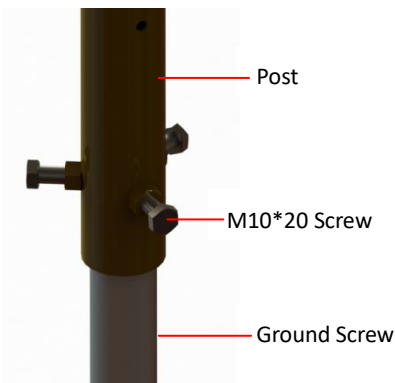

I. Details of Metal Fence Type 1

	Pictures			
	Item No.:	① Fence Panels	② Post	③ Ground Screw
	Pictures			
	Item No.:	④ Fastener	⑤ Fence Connector 1#	⑥ Fence Connector 2#

The Installation Details

A. Ground Screw Foundation

A-1. Concrete Foundation

B. Screw Fence Connector

C. Fasten Screw Fence

II. Details of Metal Fence Type II

Components List	Pictures		
	Item No.:	① Fence Panels	② Post
	Pictures		
	Item No.:	③ Ground Screw	④ Fence Connector 3#